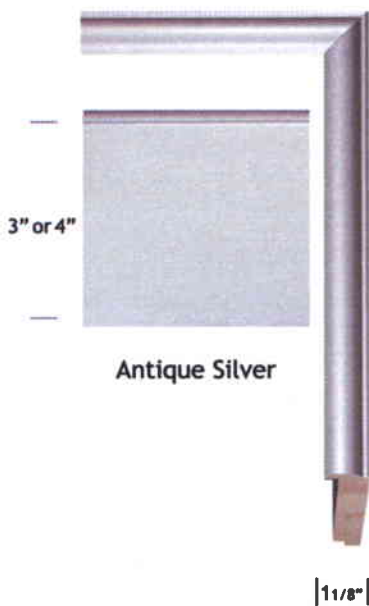

PREMIER CUSTOM

Shadow Boxes

Protect

Style 36 AS