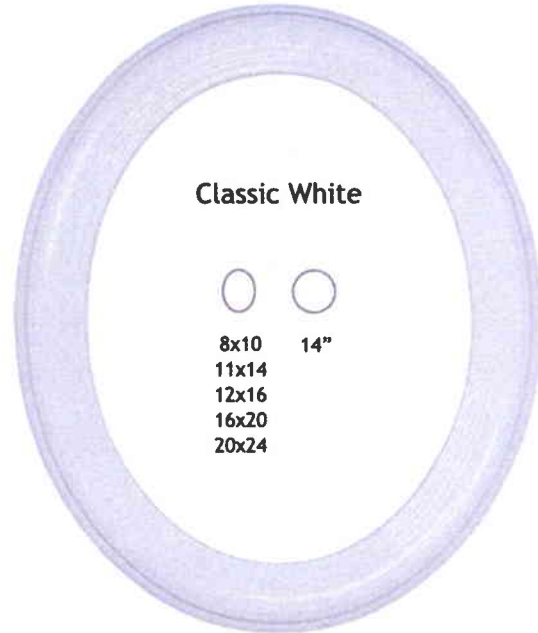

Profile width proportional to frame size. Product description refers to color not wood species.

Style 3

Style 5 SW

Country White

5x7  
8x10  
11x14  
16x20

Simply White

5x7  
8x10  
11x14

Profile width proportional to frame size. Product description refers to color not wood species.

Style 19 AW

Style 22 CW

Antique White  
with Raised Floral  
Quarters

8x10  
11x14  
12x16  
16x20  
20x24

Classic White