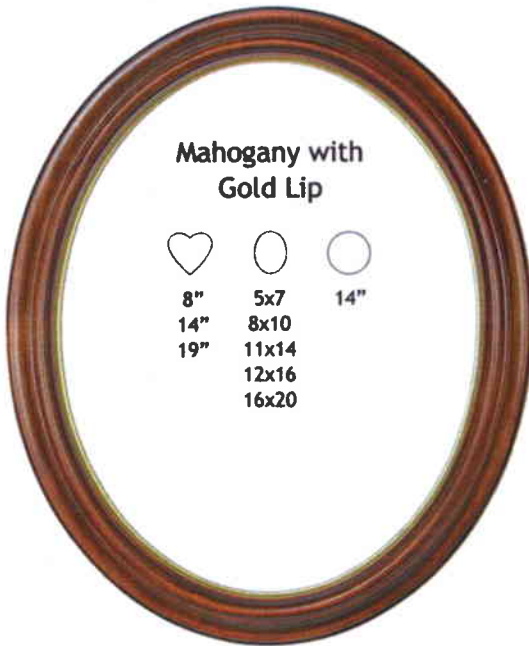

## Frames

*Unique*

Style 1

Style 2

Profile width proportional to frame size. Product description refers to color not wood species.

Style 8

Style 9

# CLASSIC

## Frames

*Enhance*

Style 10

Style 11

Rosewood with Gold Lip

		
8"	5x7	14"
14"	8x10	
19"	11x14	
	12x16	
	16x20	

Rosewood

		
8"	5x7	14"
14"	8x10	
19"	11x14	
	12x16	
	16x20	

Profile width proportional to frame size. Product description refers to color not wood species.

Style 12 ROS

Style 14 ROS

Rosewood

5x7
8x10
11x14
16x20

Victorian Rosewood

	
8x10	14"
11x14	
12x16	
16x20	
20x24	