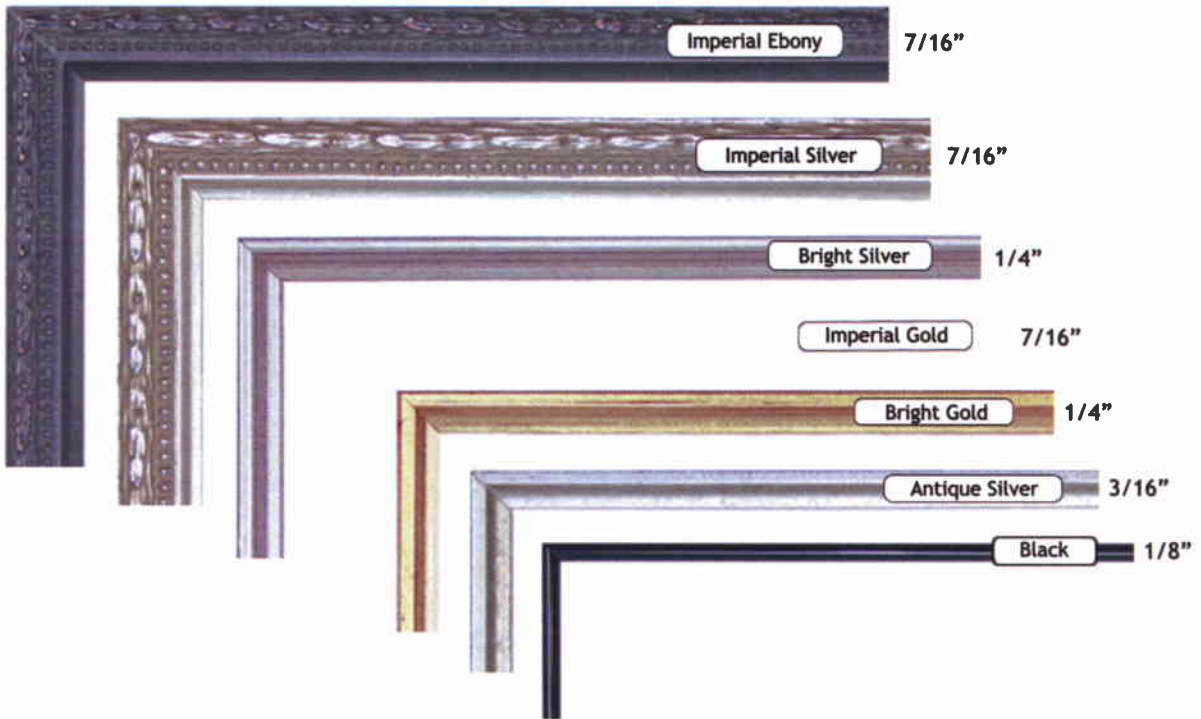

FILLET MOLDINGS & ENGRAVINGS

Enhance

Custom Fillet Molding

Engraving

*Our Wedding Day
Larry & Lauren
May 12, 2005*

1"x3"

Brass with Three Line Slant Script

*Mark & Lisa
April 12, 2005*

1"x3"

Silver with Two Line Slant Script

*In Loving Memory of
Grandpa*

February 22, 1923 - November 23, 2005

1"x3.5"

Brass with Three Line Victorian Script